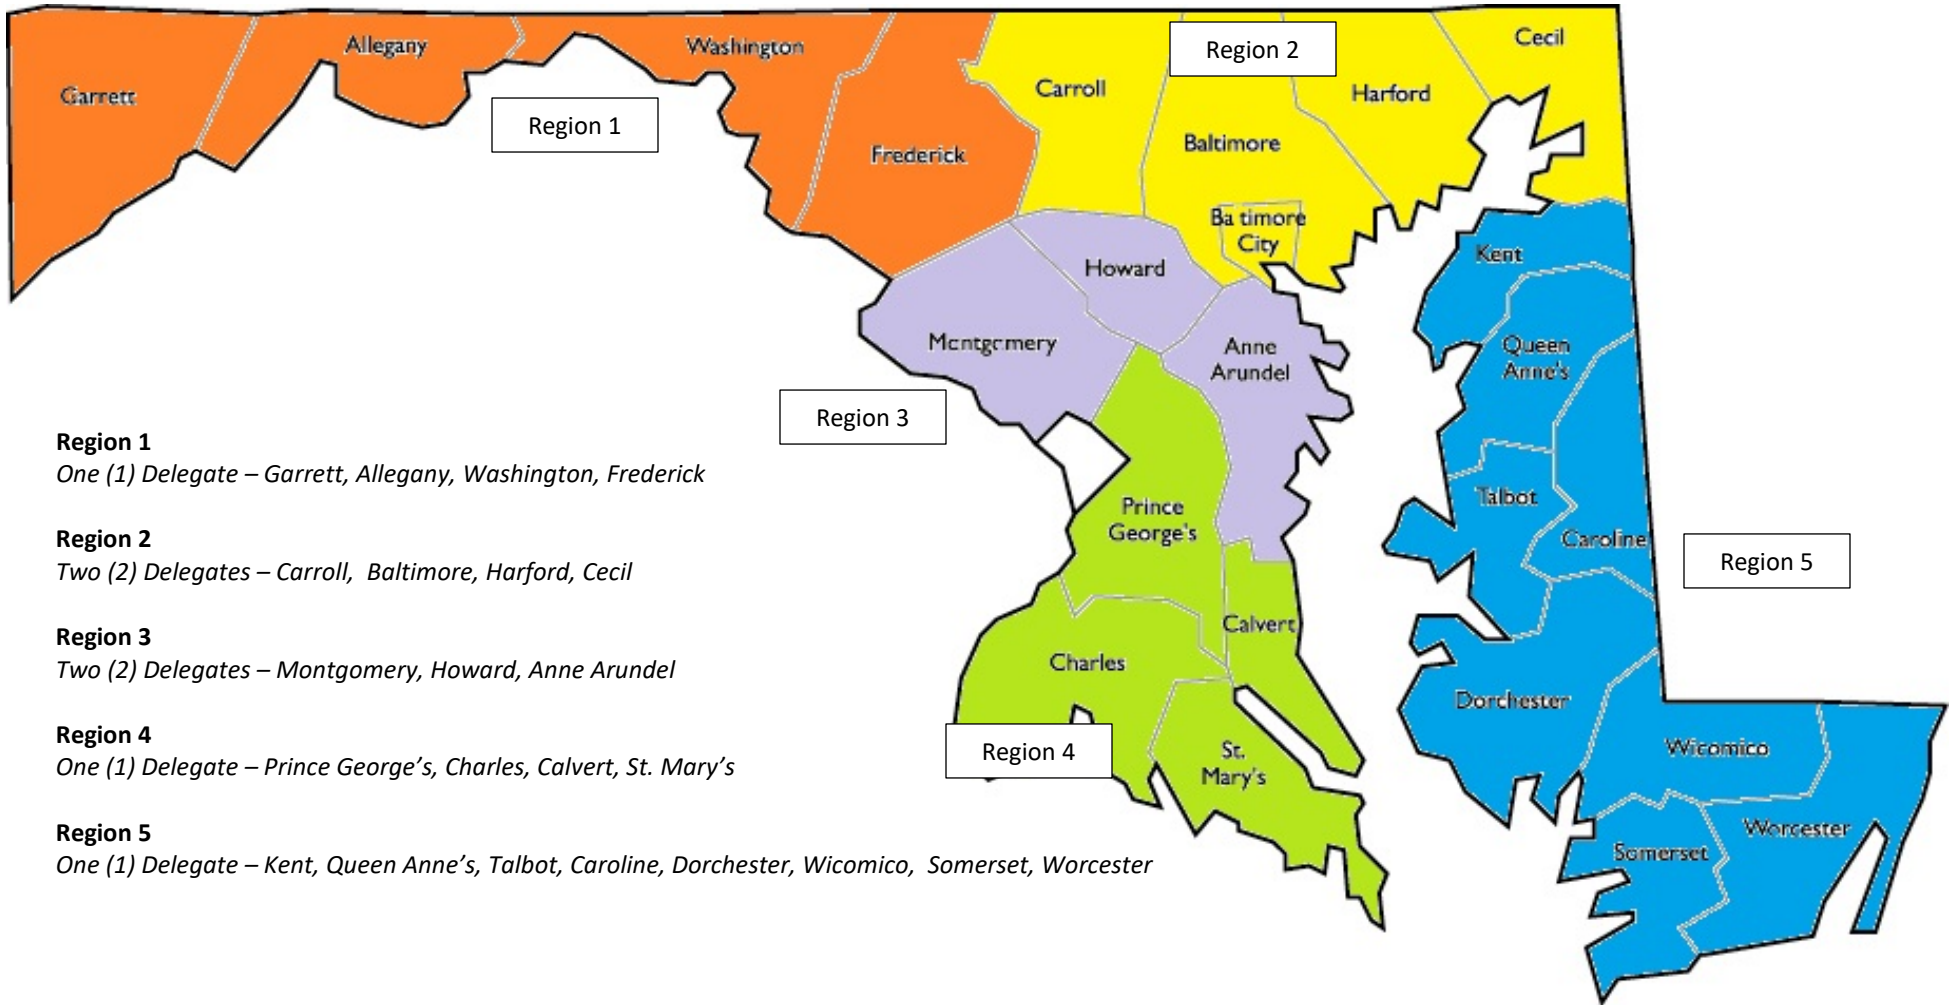

MDVMA Board of Directors Regional Map

Region 1

One (1) Delegate – Garrett, Allegany, Washington, Frederick

Region 2

Two (2) Delegates – Carroll, Baltimore, Harford, Cecil

Region 3

Two (2) Delegates – Montgomery, Howard, Anne Arundel

Region 4

One (1) Delegate – Prince George's, Charles, Calvert, St. Mary's

Region 5

One (1) Delegate – Kent, Queen Anne's, Talbot, Caroline, Dorchester, Wicomico, Somerset, Worcester